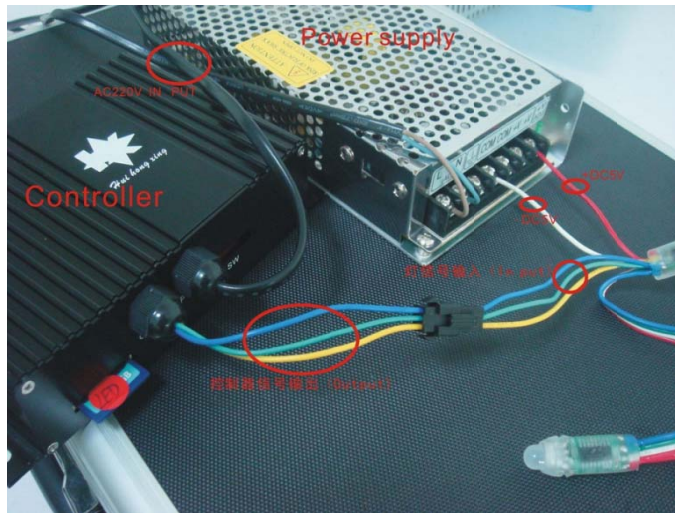

## Full Color Video Pixel-Led

### Features:

1. Giving play to advantage of Led pixel, it can carry out wide range of video effect, RGB full color changing, scanning, color chasing, animation etc..
2. Wide application, it can be designed in luminous letters, shaped screens, wall lighting, stage backdrop, exhibition decorating...etc
3. Easy installation, drilling installation design, can be cut and re-connected at will.
4. Perfect waterproof process, can be well adapted at outdoor with IP68

**Connection Pin Definition:**

Cable	Definition
White	GND
Red	VCC
Green	DAT
Blue	CLK
Yellow	GND

**Specifications:**

Model Type	∅ 12 Pixel Led
Leds Size	∅ 8mm
IP Rating	IP68
Unit Weight	8mg
Horizontal Viewing Angle (dgr.)	120
Vertical Viewing Angle (dgr.)	120
Input Voltage	5V
Power Consumption -Max (/pixel)	0.3w
Gray Scale	32
Operate Temperature	-20℃-60℃